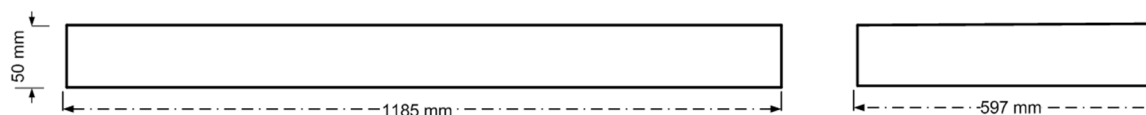

Dimensional Drawing

ELMASCO INDUSTRIES S.A.

Head Office : 44 K. Palama, 14343 N. Chalkidona, Athens, Greece

Production Plant : Ag. Adrianos, 21100 Nafplio, Greece

Email: elmasco@elmasco.eu

Tel : +30 210 2583100

Fax: +30 210 2583107